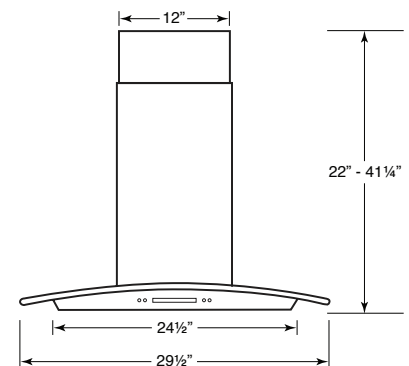

- European design chimney hood
- Push-button control with LCD interface
- Time display and delay function
- 3 ventilation speeds
- 30" width
- Brushed stainless steel finish
- Centrifugal blower delivers 450 CFM
- Dual 20-watt halogen bulbs included
- Dishwasher-safe aluminum filters features a quick-release latch and professional style appearance
- Ducted telescopic flue accommodates ceiling heights from 8 to 9 feet. Flue extension available for 10 feet high ceilings.
- Install hood so that the bottom of the unit is 26" to 30" above the cooking surface (30" minimum for 9' ceiling)

### Specifications

Width	Stainless Steel	Volts	Amps	CFM	Sones (MAX / MIN)
30"	VJ604302SS	120	3.30	450	8.5/2.5