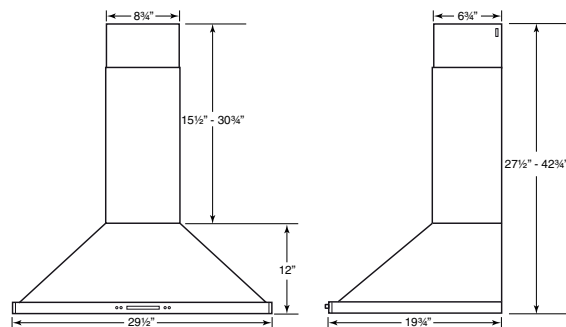

SPECIFICATIONS

WIDTH	MODEL	VOLTS	AMPERES	CFM	SONES (MIN./MAX.)	DUCTING
30"	VJ504302SS	120	3.3	450	2.5/8.5	6 IN. ROUND

OPTIONS

07758	REPLACEMENT FILTERS
ARP6	AIR FLOW REDUCER (LIMITS THE AIRFLOW OF THE HOOD UNDER 300 CFM)