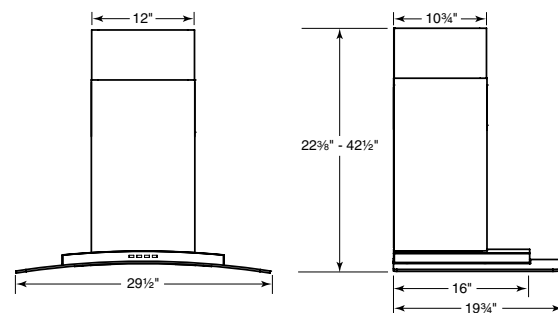

SPECIFICATIONS

WIDTH	MODEL	VOLTS	AMPERES	CFM	SONES (MIN./MAX.)	DUCTING
30"	VJ61030SS	120	3.3	450	2.5/8.5	6 IN. ROUND

OPTIONS

21618	36" CURVED GLASS PLATE
20383	REPLACEMENT FILTER
20366	FLUE EXTENSION FOR 10' CEILING
ARP6	AIR FLOW REDUCER (LIMITS THE AIR FLOW OF THE RANGE HOOD UNDER 300 CFM)