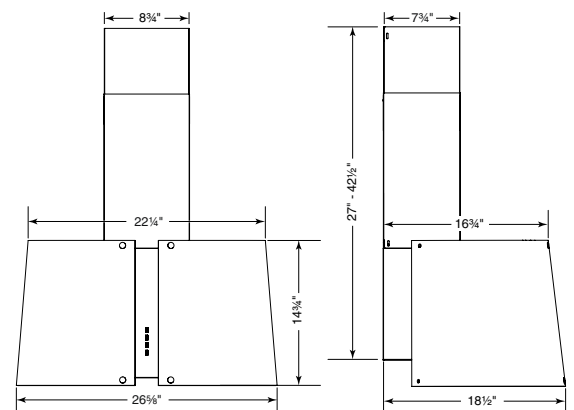

## 30" CHIMNEY RANGE HOOD

#### SPECIFICATIONS

WIDTH	MODEL	VOLTS	AMPERES	CFM	SONES (MIN./MAX.)	DUCTING
26 1/2"	VJ71130SS	120	3.0	370	2.5/8.5	6 IN. ROUND