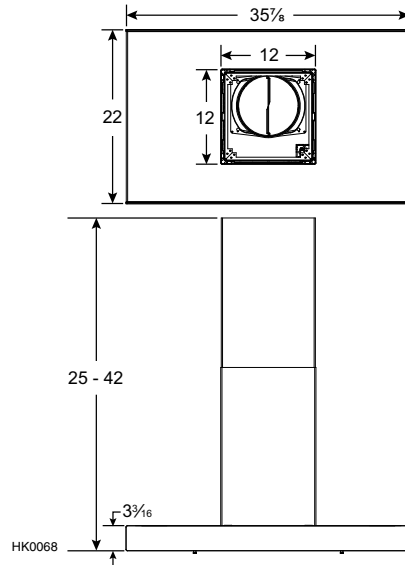

SPECIFICATIONS

MODEL	CIS700 SERIES
VOLTS	120 VAC
Hz	60
AMPS	4.7
CFM (LOW SPEED)	230
CFM (HIGH SPEED)	600*
SONES (LOW SPEED)	1.2
SONES (HIGH SPEED)	10.0
DUCTING SIZE	8" ROUND
4 SHIELDED HALOGEN BULBS	120 V, 50 W, GU10 BASE
WARRANTY	5 YEARS

*ASK A RECOMMENDED INSTALLER TO LIMIT CFM TO 300.

DIMENSIONS

NOTE: DIMENSIONS SHOWN ARE IN INCHES.

AIR FLOW PERFORMANCE

HG0051A

HVI-2100 CERTIFIED RATINGS comply with new testing technologies and procedures prescribed by the Home Ventilating Institute, for off-the-shelf products, as they are available to consumers. Product performance is rated at 0.1 in. (2.54 mm) static pressure, based on tests conducted in a state-of-the-art test laboratory. Sones are a measure of humanly-perceived loudness, based on laboratory measurements.