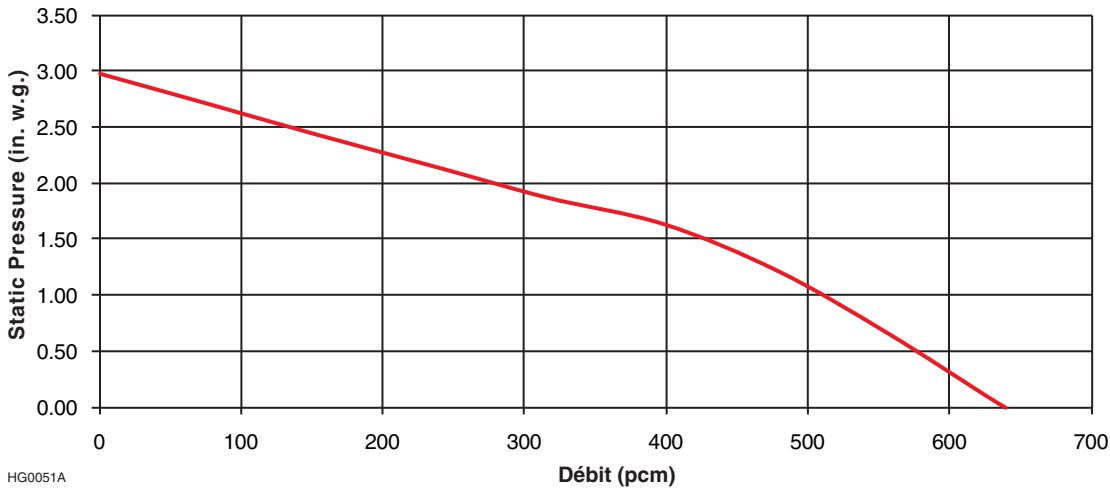

SPECIFICATIONS

MODEL	CIS700 SERIES
VOLTS	120 VAC
Hz	60
AMPS	4.7
CFM (LOW SPEED)	230
CFM (HIGH SPEED)	600*
SONES (LOW SPEED)	1.2
SONES (HIGH SPEED)	10.0
DUCTING SIZE	8" ROUND
4 SHIELDED HALOGEN BULBS	120 V, 50 W, GU10 BASE
WARRANTY	5 YEARS

*ASK A RECOMMENDED INSTALLER TO LIMIT CFM TO 300.

DIMENSIONS

NOTE: DIMENSIONS SHOWN ARE IN INCHES.

AIR FLOW PERFORMANCE

HG0051A

HVI-2100 CERTIFIED RATINGS comply with new testing technologies and procedures prescribed by the Home Ventilating Institute, for off-the-shelf products, as they are available to consumers. Product performance is rated at 0.1 in. (2.54 mm) static pressure, based on tests conducted in a state-of-the-art test laboratory. Sones are a measure of humanly-perceived loudness, based on laboratory measurements.