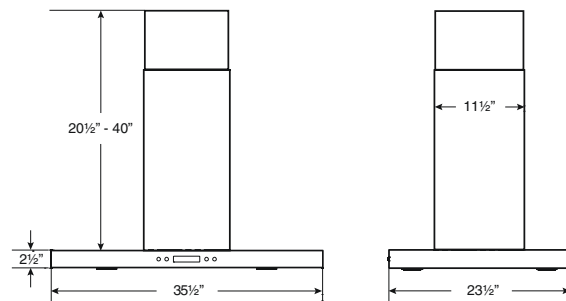

V706 MODEL

JAZZ

36" ISLAND RANGE HOOD

For a modern, stylish,
and original kitchen

This range hood minimalist styling, elegance, and superior performance bring the cooking experience to a whole new level.

STAINLESS STEEL

- HVI* certified high-performance 3-speed fan
- Push-button control with LCD interface
- Time display and delay function
- Professional-style aluminum filters
- 4 halogen bulbs 20 W (included)
- Telescopic chimney for 8' to 9' ceiling
- Optional flue extension available for 10' ceiling

SPECIFICATIONS

WIDTH	MODEL	VOLTS	AMPERES	CFM	SONES (MIN./MAX.)	DUCTING
36"	VJ70636SS	120	3.3	450	2.5/8.5	6 IN. ROUND

OPTIONS

09086	FLUE EXTENSION FOR 10' CEILING
09088	REPLACEMENT FILTERS
ARP6	AIR FLOW REDUCER (LIMITS THE AIRFLOW OF THE HOOD UNDER 300 CFM)

*THE HVI (HOME VENTILATING INSTITUTE) CERTIFIES THE PERFORMANCE OF NORTH AMERICAN HOME VENTILATING PRODUCTS. IF A RANGE HOOD IS NOT HVI CERTIFIED, THERE ARE NO GUARANTEES REGARDING ITS PERFORMANCE.