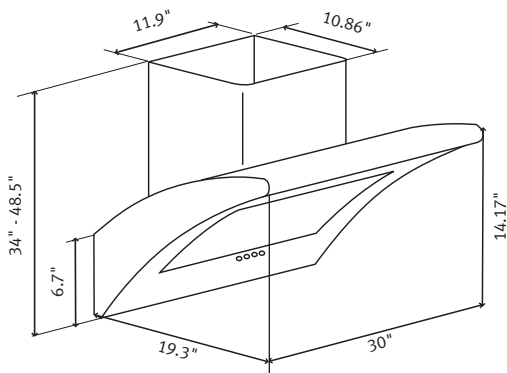

- European design chimney hood
- Push-button control
- 30-inch width
- Brushed stainless steel finish
- Centrifugal blower delivers 450 CFM
- Dual 20-watt halogen bulbs included
- Dishwasher-safe aluminum filter features a quick-release latch and professional style appearance.
- Ducted telescopic flue accommodates ceiling heights from 8 to 9 feet.
- Install hood so that the bottom of the unit is 24" above the cooking surface.

Range Hood Specifications

WIDTH	STAINLESS STEEL	VOLTS	AMPS	CFM	SONES High/Low
30"	VJ70430SS	120	2.7	450	8.0/2.0

Option

08385	Replacement aluminum filter
-------	-----------------------------

Specifications subject to change without notice.