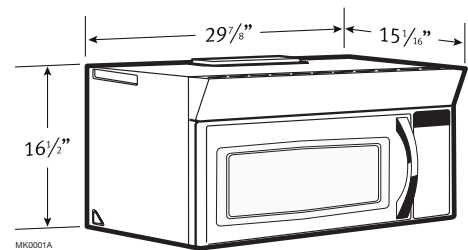

A quality duo. A well-thought-out classic.

- 30-inch width
- Stainless steel or white finish
- Large 1.6 cu.ft. capacity
- 1,000 W cooking power
- 10 power levels
- Turntable
- Auto defrost
- Kitchen timer
- Two-stage programmable cooking
- Child safety lock function
- Electronic touch control
- LED Control Display
- 2 ventilation speeds (High and Low)
- Mesh filter
- 2 intensities incandescent cooktop lighting (High and Low) (bulb included)
- Vertical or horizontal discharge 3 3/4" x 10" (adapter included) or non-ducted installation (charcoal filter included)

Minimum distance to cooktop

- Electric range: 30"
- Gas range (50,000 BTU/hr. max.): 36 1/2"

### Specifications

Width	Stainless Steel	White	Volts	Amps	CFM	Sones
30"	VJ10430SS	VJ10430WH	120	13.5	270	3.5