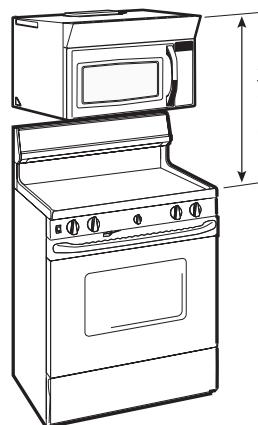

A quality duo. A well-thought-out classic.

- 30-inch width
- Stainless steel or white finish
- Large 1.6 cu.ft. capacity
- 1,000 W cooking power
- 10 power levels
- Turntable
- Auto defrost
- Kitchen timer
- Two-stage programmable cooking
- Child safety lock function
- Electronic touch control
- LED Control Display
- 2 ventilation speeds (High and Low)
- Mesh filter
- 2 intensities incandescent cooktop lighting (High and Low) (bulb included)
- Vertical or horizontal discharge 3 3/4" x 10" (adapter included) or non-ducted installation (charcoal filter included)

### Specifications

Width	Stainless Steel	White	Volts	Amps	CFM	Sones
30"	VJ10430SS	VJ10430WH	120	13.5	270	3.5