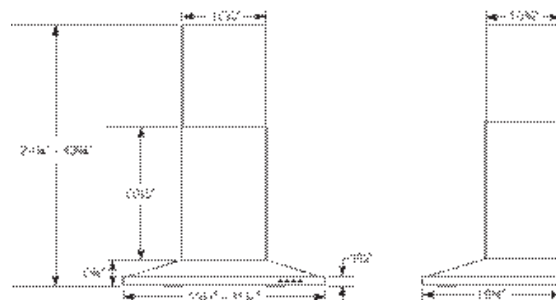

SPECIFICATIONS

| WIDTH | MODEL | VOLTS | AMPERES | CFM | SONES (MIN./MAX.) | DUCTING |
|-------|-----------|-------|---------|-----|-------------------|-------------|
| 30" | VJ51030SS | 120 | 3.3 | 450 | 2.5/8.5 | 6 IN. ROUND |
| 36" | VJ51036SS | 120 | 3.3 | 450 | 2.5/8.5 | 6 IN. ROUND |