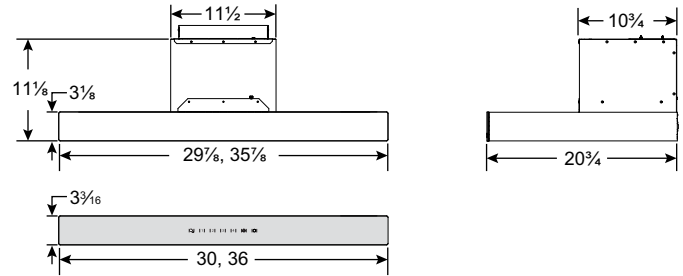

SPECIFICATIONS

MODEL	IB700 SERIES
VOLTS	120 VAC
Hz	60
AMPS	3.3
INTERNAL BLOWER	700 CFM
CFM (LOW SPEED)	200
CFM (HIGH SPEED)	600*
SONES (LOW SPEED)	1.4
SONES (HIGH SPEED)	10.5
DUCTING SIZE	3¼" x 10"
2 LED MODULES	120 V, 5.5 W
WARRANTY	5 YEARS (EXCEPT LED MODULES, 3 YEARS)

*IF NEEDED, ASK A RECOMMENDED INSTALLER TO LIMIT DISCHARGE TO 300 CFM.

DIMENSIONS

HK0143

NOTE: DIMENSIONS SHOWN ARE IN INCHES.

AIR FLOW PERFORMANCE

HG0049A

HVI-2100 CERTIFIED RATINGS comply with new testing technologies and procedures prescribed by the Home Ventilating Institute, for off-the-shelf products, as they are available to consumers. Product performance is rated at 0.1 in. (2.54 mm) static pressure, based on tests conducted in a state-of-the-art test laboratory. Sones are a measure of humanly-perceived loudness, based on laboratory measurements.