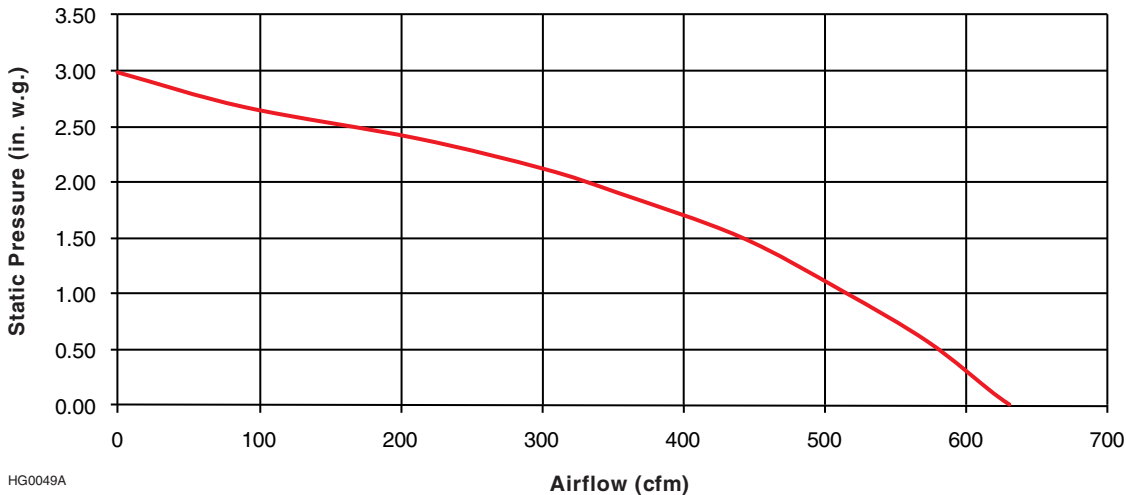

SPECIFICATIONS

MODEL	IB700 SERIES
VOLTS	120 VAC
Hz	60
AMPS	3.3
INTERNAL BLOWER	700 CFM
CFM (LOW SPEED)	200
CFM (HIGH SPEED)	600*
SONES (LOW SPEED)	1.4
SONES (HIGH SPEED)	10.5
DUCTING SIZE	3¼" x 10"
2 LED MODULES	120 V, 5.5 W
WARRANTY	5 YEARS (EXCEPT LED MODULES, 3 YEARS)

*IF NEEDED, ASK A RECOMMENDED INSTALLER TO LIMIT DISCHARGE TO 300 CFM.

DIMENSIONS

HK0143

NOTE: DIMENSIONS SHOWN ARE IN INCHES.

AIR FLOW PERFORMANCE

HG0049A

HVI-2100 CERTIFIED RATINGS comply with new testing technologies and procedures prescribed by the Home Ventilating Institute, for off-the-shelf products, as they are available to consumers. Product performance is rated at 0.1 in. (2.54 mm) static pressure, based on tests conducted in a state-of-the-art test laboratory. Sones are a measure of humanly-perceived loudness, based on laboratory measurements.