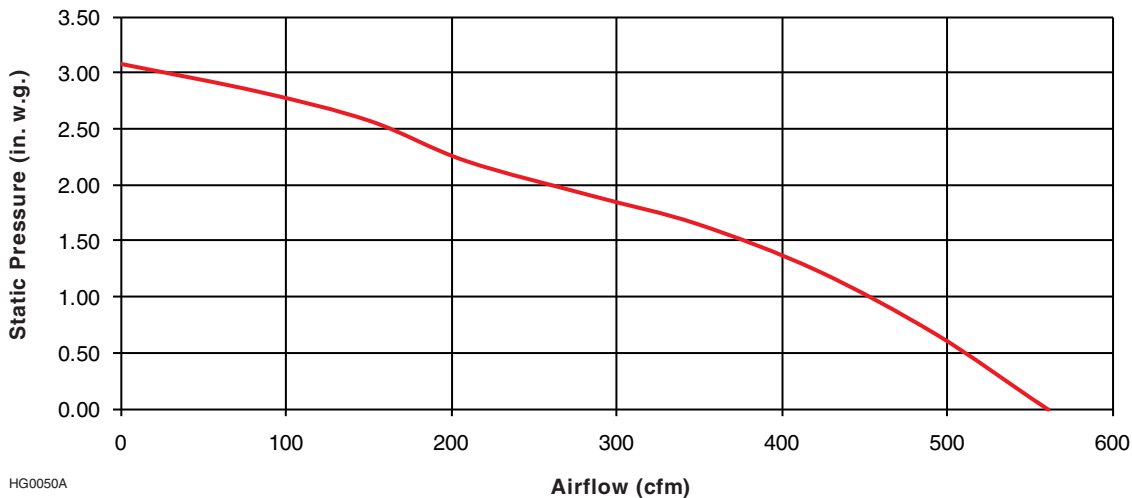

SPECIFICATIONS

MODEL	IK700 SERIES
VOLTS	120 VAC
Hz	60
AMPS	3.3
INTERNAL BLOWER	700 CFM
CFM (LOW SPEED)	200
CFM (HIGH SPEED)	540*
SONES (LOW SPEED)	1.2
SONES (HIGH SPEED)	9.5
DUCTING SIZE	8" ROUND
2 LED MODULES	120 V, 5.5 W
WARRANTY	5 YEARS (EXCEPT LED MODULES, 3 YEARS)

*IF NEEDED, ASK A RECOMMENDED INSTALLER TO LIMIT DISCHARGE TO 300 CFM.

DIMENSIONS

AIR FLOW PERFORMANCE

HG0050A

HVI-2100 CERTIFIED RATINGS comply with new testing technologies and procedures prescribed by the Home Ventilating Institute, for off-the-shelf products, as they are available to consumers. Product performance is rated at 0.1 in. (2.54 mm) static pressure, based on tests conducted in a state-of-the-art test laboratory. Sones are a measure of humanly-perceived loudness, based on laboratory measurements.