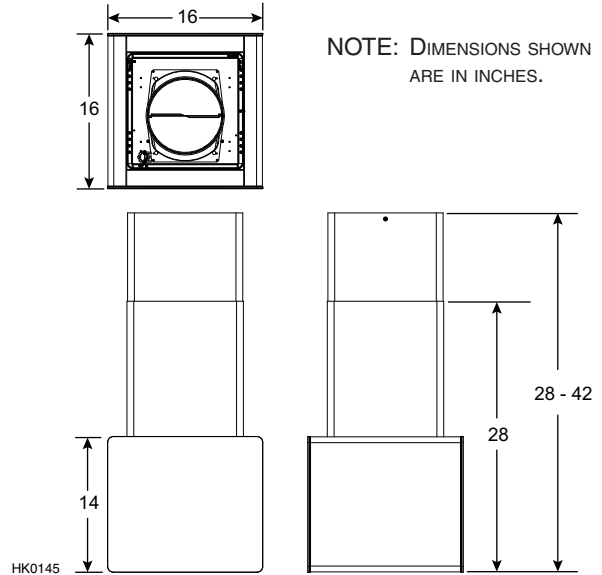

*IF NEEDED, ASK A RECOMMENDED INSTALLER TO LIMIT DISCHARGE TO 300 CFM.

DIMENSIONS

AIR FLOW PERFORMANCE

HG0050A

HVI-2100 CERTIFIED RATINGS comply with new testing technologies and procedures prescribed by the Home Ventilating Institute, for off-the-shelf products, as they are available to consumers. Product performance is rated at 0.1 in. (2.54 mm) static pressure, based on tests conducted in a state-of-the-art test laboratory. Sones are a measure of humanly-perceived loudness, based on laboratory measurements.