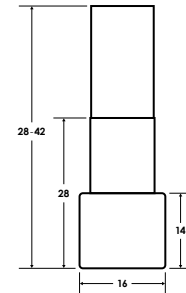

Dimensions shown are in inches.
Depth: 16 in.

Specifications

- **16"** wide
- **700 CFM** internal blower*
- **1.2 sones** at low speed
- **8"** round duct (vertical discharge)
- Suitable for **8' to 9'** high ceilings

ISPIRA STANDARD

16 in.

Unit with glass panels	
☐ White (2)	IK70016WH
☐ Brushed gray (2)	IK70016SS
☐ Black (2)	IK70016BL

ISPIRA CUSTOM

Feel like adding your own personal touch?
Order the basic unit and the optional glass panel of your choice.

16 in.		
Basic unit	IK70016WG	
Optional glass panels	Front (control)	Rear
☐ White	SV09958WH	SV09959WH
☐ Brushed gray	SV09958SS	SV09959SS
☐ Black	SV09958BL	SV09959BL
☐ Orange	SV09958OR	SV09959OR
☐ Lime	SV09958LM	SV09959LM
☐ Purple	SV09958PU	SV09959PU
☐ Red	SV09958RD	SV09959RD
☐ Emerald	SV09958EM	SV09959EM

Options

Access code to limit CFM to 300	19329
Flue extension for 10' high ceilings	19325
Remote control	21233