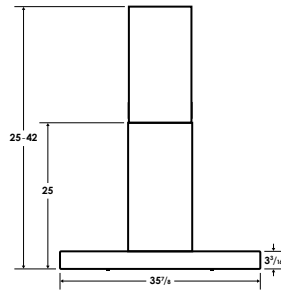

IS700

Island range hood

Dimensions shown are in inches.
Depth: 22 in.

Specifications

- **36"** wide
- **700 CFM** internal blower*
- **1.2 sones** at low speed
- **8"** round duct (vertical discharge)
- Suitable for **8' to 9'** high ceilings

ISPIRA STANDARD

36 in.

Unit with glass panels	
☐ White (2)	IS70036WH
☐ Brushed gray (2)	IS70036SS
☐ Black (2)	IS70036BL

ISPIRA CUSTOM

Feel like adding your own personal touch?
Order the basic unit and the optional glass panel of your choice.

36 in.		
Basic unit	IS70036WG	
Optional glass panels	Front (control)	Rear
☐ White	SV09956WH	SV09957WH
☐ Brushed gray	SV09956SS	SV09957SS
☐ Black	SV09956BL	SV09957BL
☐ Orange	SV09956OR	SV09957OR
☐ Lime	SV09956LM	SV09957LM
☐ Purple	SV09956PU	SV09957PU
☐ Red	SV09956RD	SV09957RD
☐ Emerald	SV09956EM	SV09957EM

Options

Access code to limit CFM to 300	19329
Flue extension for 10' high ceilings	19324
Remote control	21233