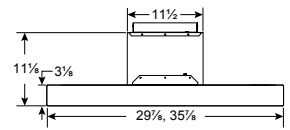

Dimensions shown are in inches.
Depth: 20% in.

Specifications

- 30" and 36" wide
- 700 CFM internal blower*
- 1.4 **sones** at low speed
- 3 1/4" x 10" vertical or horizontal discharge

ISPIRA CUSTOM

Feel like adding your own personal touch?
Order the basic unit and the optional glass panel of your choice.

	30 in.	36 in.
Basic unit	IB70030WG	IB70036WG
Optional glass panels		
White	SV09955WH	SV09956WH
Brushed gray	SV09955SS	SV09956SS
Black	SV09955BL	SV09956BL
Orange	SV09955OR	SV09956OR
Lime	SV09955LM	SV09956LM
Purple	SV09955PU	SV09956PU
Red	SV09955RD	SV09956RD
Emerald	SV09955EM	SV09956EM

Options

Access code to limit CFM to 300	19329