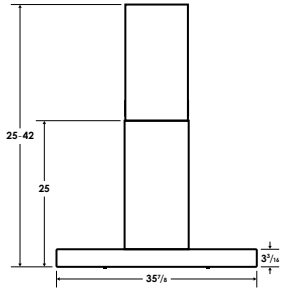

IC700

Chimney range hood

Dimensions shown are in inches.
Depth: 20% in.

Specifications

- 30" and 36" wide
- 700 CFM internal blower*
- 1.4 **sones** at low speed and 2.0 **sones** for the ENERGY STAR® qualified model
- 3 1/4" x 10" vertical or horizontal discharge
- Suitable for 8' to 9' high ceilings

ISPIRA STANDARD

	30 in.	36 in.
Unit with white glass panel		
White	IC70030WH	IC70036WH
ENERGY STAR® qualified unit	IC700ES30WH	IC700ES36WH
Brushed gray	IC70030SS	IC70036SS
ENERGY STAR® qualified unit	IC700ES30SS	IC700ES36SS
Black	IC70030BL	IC70036BL
ENERGY STAR® qualified unit	IC700ES30BL	IC700ES36BL

ISPIRA CUSTOM

Feel like adding your own personal touch?
Order the basic unit and the optional glass panel of your choice.

	30 in.	36 in.
Basic unit	IC70030WG	IC70036WG
ENERGY STAR® qualified unit	IC700ES30WG	IC700ES36WG
Optional glass panels		
White	SV09955WH	SV09956WH
Brushed gray	SV09955SS	SV09956SS
Black	SV09955BL	SV09956BL
Orange	SV09955OR	SV09956OR
Lime	SV09955LM	SV09956LM
Purple	SV09955PU	SV09956PU
Red	SV09955RD	SV09956RD
Emerald	SV09955EM	SV09956EM

Options

Access code to limit CFM to 300	19329
Flue extension for 10' high ceilings	19323