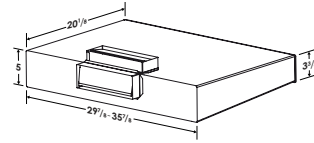

IU600ES

Under-cabinet range hood

Dimensions shown are in inches.

Specifications

- 30" and 36" wide
- 600 CFM internal blower*
- ENERGY STAR® qualified
- 1.0 **sones** at low speed
- 3 1/4" x 10" vertical or horizontal discharge
- Available in black stainless steel

ISPIRA STANDARD

	30 in.	36 in.
Unit in stainless steel with glass		
White	IU600ES30WH	IU600ES36WH
Brushed gray	IU600ES30SS	IU600ES36SS
Black	IU600ES30BL	IU600ES36BL
Unit in black stainless steel with glass		
Brushed gray	IU600ES30SSBS	IU600ES36SSBS
Black	IU600ES30BLBS	IU600ES36BLBS

ISPIRA CUSTOM

Feel like adding your own personal touch?
Order the basic unit and the optional glass panel of your choice.

	30 in.	36 in.
Basic unit in stainless steel	IU600ES30WG	IU600ES36WG
Basic unit in black stainless steel	IU600ES30WGBS	IU600ES36WGBS
Optional glass panels		
White	SV09953WH	SV09954WH
Brushed gray	SV09953SS	SV09954SS
Black	SV09953BL	SV09954BL
Orange	SV09953OR	SV09954OR
Lime	SV09953LM	SV09954LM
Purple	SV09953PU	SV09954PU
Red	SV09953RD	SV09954RD
Emerald	SV09953EM	SV09954EM

Options

Access code to limit CFM to 300	19329