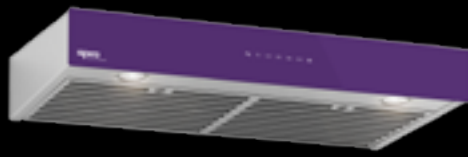

IC700

Chimney range hood

Dimensions shown are in inches.
Depth: 20% in.

Specifications

- 30" and 36" wide
- 700 CFM internal blower*
- 1.4 **sones** at low speed and 2.0 **sones** for the ENERGY STAR® qualified model
- 3 1/4" x 10" vertical or horizontal discharge
- Suitable for 8' to 9' high ceilings

ISPIRA STANDARD

	30 in.	36 in.
Unit with white glass panel		
White	IC70030WH	IC70036WH
ENERGY STAR® qualified unit	IC700ES30WH	IC700ES36WH
Brushed gray	IC70030SS	IC70036SS
ENERGY STAR® qualified unit	IC700ES30SS	IC700ES36SS
Black	IC70030BL	IC70036BL
ENERGY STAR® qualified unit	IC700ES30BL	IC700ES36BL

ISPIRA CUSTOM

Feel like adding your own personal touch?
Order the basic unit and the optional glass panel of your choice.

	30 in.	36 in.
Basic unit	IC70030WG	IC70036WG
ENERGY STAR® qualified unit	IC700ES30WG	IC700ES36WG
Optional glass panels		
White	SV09955WH	SV09956WH
Brushed gray	SV09955SS	SV09956SS
Black	SV09955BL	SV09956BL
Orange	SV09955OR	SV09956OR
Lime	SV09955LM	SV09956LM
Purple	SV09955PU	SV09956PU
Red	SV09955RD	SV09956RD
Emerald	SV09955EM	SV09956EM

Options

Access code to limit CFM to 300	19329
Flue extension for 10' high ceilings	19323

IU600ES

Under-cabinet range hood

Dimensions shown are in inches.

Specifications

- 30" and 36" wide
- 600 CFM internal blower*
- ENERGY STAR® qualified
- 1.0 **sones** at low speed
- 3 1/4" x 10" vertical or horizontal discharge
- Available in black stainless steel

ISPIRA STANDARD

	30 in.	36 in.
Unit in stainless steel with glass		
White	IU600ES30WH	IU600ES36WH
Brushed gray	IU600ES30SS	IU600ES36SS
Black	IU600ES30BL	IU600ES36BL
Unit in black stainless steel with glass		
Brushed gray	IU600ES30SSBS	IU600ES36SSBS
Black	IU600ES30BLBS	IU600ES36BLBS

ISPIRA CUSTOM