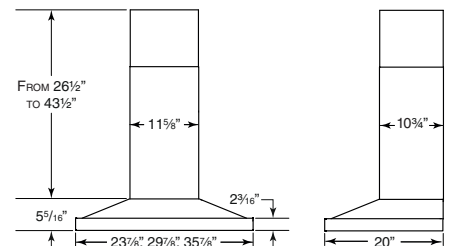

*RANGE HOOD AIRFLOW HAS BEEN TESTED BY AN INDEPENDENT LABORATORY DESIGNATED BY THE HOME VENTILATING INSTITUTE (HVI). THE MAXIMUM AIRFLOW OF THE BLOWER IS 550 CFM.

550 Lemire Blvd
Drummondville (Quebec) J2C 7W9
1-800-567-3855

www.venmar.ca