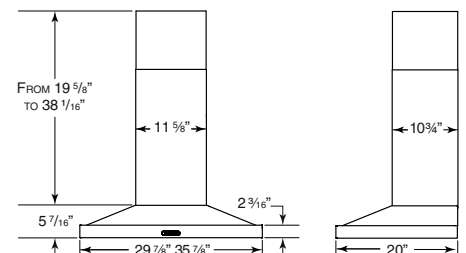

*RANGE HOOD AIRFLOW HAS BEEN TESTED BY AN INDEPENDENT LABORATORY DESIGNATED BY THE HOME VENTILATING INSTITUTE (HVI). THE MAXIMUM AIRFLOW OF THE BLOWER IS 600 CFM.

550 Lemire Blvd
Drummondville (Quebec) J2C 7W9
1-800-567-3855

www.venmar.ca