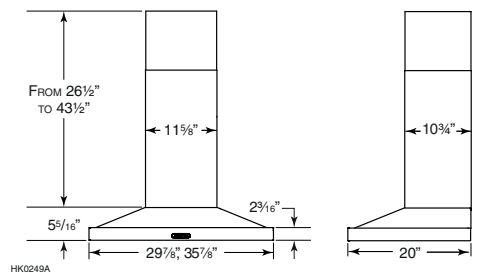

*RANGE HOOD AIRFLOW HAS BEEN TESTED BY AN INDEPENDENT LABORATORY DESIGNATED BY THE HOME VENTILATING INSTITUTE (HVI). THE MAXIMUM AIRFLOW OF THE BLOWER IS 600 CFM.

550 Lemire Blvd
Drummondville (Quebec) J2C 7W9
1-800-567-3855

www.venmar.ca