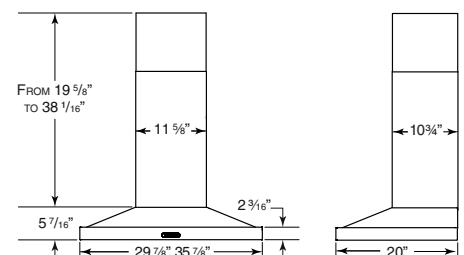

550 Lemire Blvd
Drummondville (Quebec) J2C 7W9
1-800-567-3855

www.venmar.ca