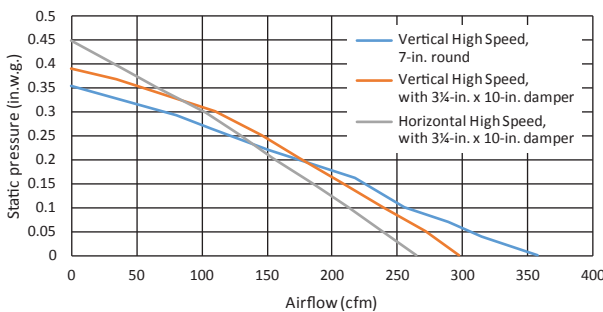

Sleek and modern - this model's features make it a sound investment that will last for years.

SIZE	WHITE	STAINLESS	GREASE FILTERS (replacement)	NON-DUCTED FILTERS
30-in.	VBLSH130WW	VBLSH130SS	HPFAMM30 (Type C2)	HPF30 (Type Xc)

PERFORMANCE						
Duct Orientation	Size	Damper	Sones		CFM @ 0.1 Ps	
			Normal	High	Normal	High
Vertical - Rectangular	3¼-in. x 10-in.	Included	1.5	5.0	140	230
Horizontal - Rectangular	3¼-in. x 10-in.	Included	1.5	5.0	110	210
Round - Vertical	7-in.	Sold Separately	1.5	5.0	150	250

FEATURES	
Control type	2-speed Deluxe Rocker
Delay off	no
Filter Clean Reminder	no
Heat Sentry™	no
ADA Capable	yes
Lighting	2-level 50W Halogen (included)
Grease Filters	Micro Mesh (Qty. 2)
Installation Hardware	EZ1 brackets
ENERGY STAR®	no
Recirculation	Non-ducted filters sold separately

AC INPUT	
120V, 60 Hz - 1.4 AMPS	

OPTIONAL ACCESSORIES	
7-in. Round Damper	BP87

MOUNTING HEIGHT	
18-in. to 24-in. from cooktop to bottom of hood	

LIMITED WARRANTY	
1-year	

FOR INDOOR USE ONLY

SPECIFICATION SHEET
VBLSH1 SERIES

HVI-2100 CERTIFIED RATINGS comply with new testing technologies and procedures prescribed by the Home Ventilating Institute, for off-the-shelf products, as they are available to consumers. Product performance is rated at 0.1 in. static pressure, based on tests conducted in AMCA's state-of-the-art test laboratory. Sones are a measure of humanly-perceived loudness, based on laboratory measurements.

99045809C