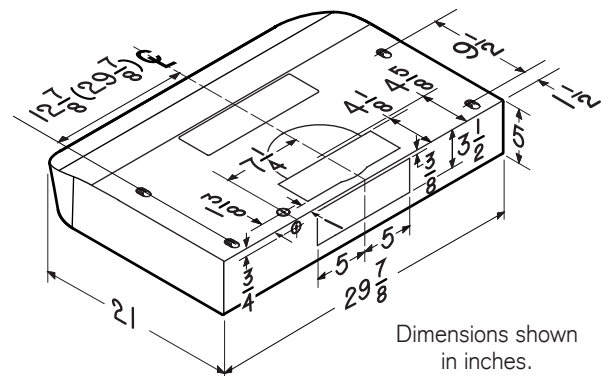

Sleek and modern - this model's features make it a sound investment that will last for years.

SIZE	WHITE	STAINLESS	GREASE FILTERS (replacement)	NON-DUCTED FILTERS
30-in.	VBLSH130WW	VBLSH130SS	HPFAMM30 (Type C2)	HPF30 (Type Xc)

PERFORMANCE						
Duct Orientation	Size	Damper	Sones		CFM @ 0.1 Ps	
			Normal	High	Normal	High
Vertical - Rectangular	3¼-in. x 10-in.	Included	1.5	5.0	140	230
Horizontal - Rectangular	3¼-in. x 10-in.	Included	1.5	5.0	110	210
Round - Vertical	7-in.	Sold Separately	1.5	5.0	150	250

FEATURES	
Control type	2-speed Deluxe Rocker
Delay off	no
Filter Clean Reminder	no
Heat Sentry™	no
ADA Capable	yes
Lighting	2-level 50W Halogen (included)
Grease Filters	Micro Mesh (Qty. 2)
Installation Hardware	EZ1 brackets
ENERGY STAR®	no
Recirculation	Non-ducted filters sold separately

AC INPUT	
120V, 60 Hz - 1.4 AMPS	

OPTIONAL ACCESSORIES	
7-in. Round Damper	BP87

MOUNTING HEIGHT	
18-in. to 24-in. from cooktop to bottom of hood	

LIMITED WARRANTY	
1-year	

FOR INDOOR USE ONLY

SPECIFICATION SHEET
VBLSH1 SERIES

HVI-2100 CERTIFIED RATINGS comply with new testing technologies and procedures prescribed by the Home Ventilating Institute, for off-the-shelf products, as they are available to consumers. Product performance is rated at 0.1 in. static pressure, based on tests conducted in AMCA's state-of-the-art test laboratory. Sones are a measure of humanly-perceived loudness, based on laboratory measurements.

99045809C